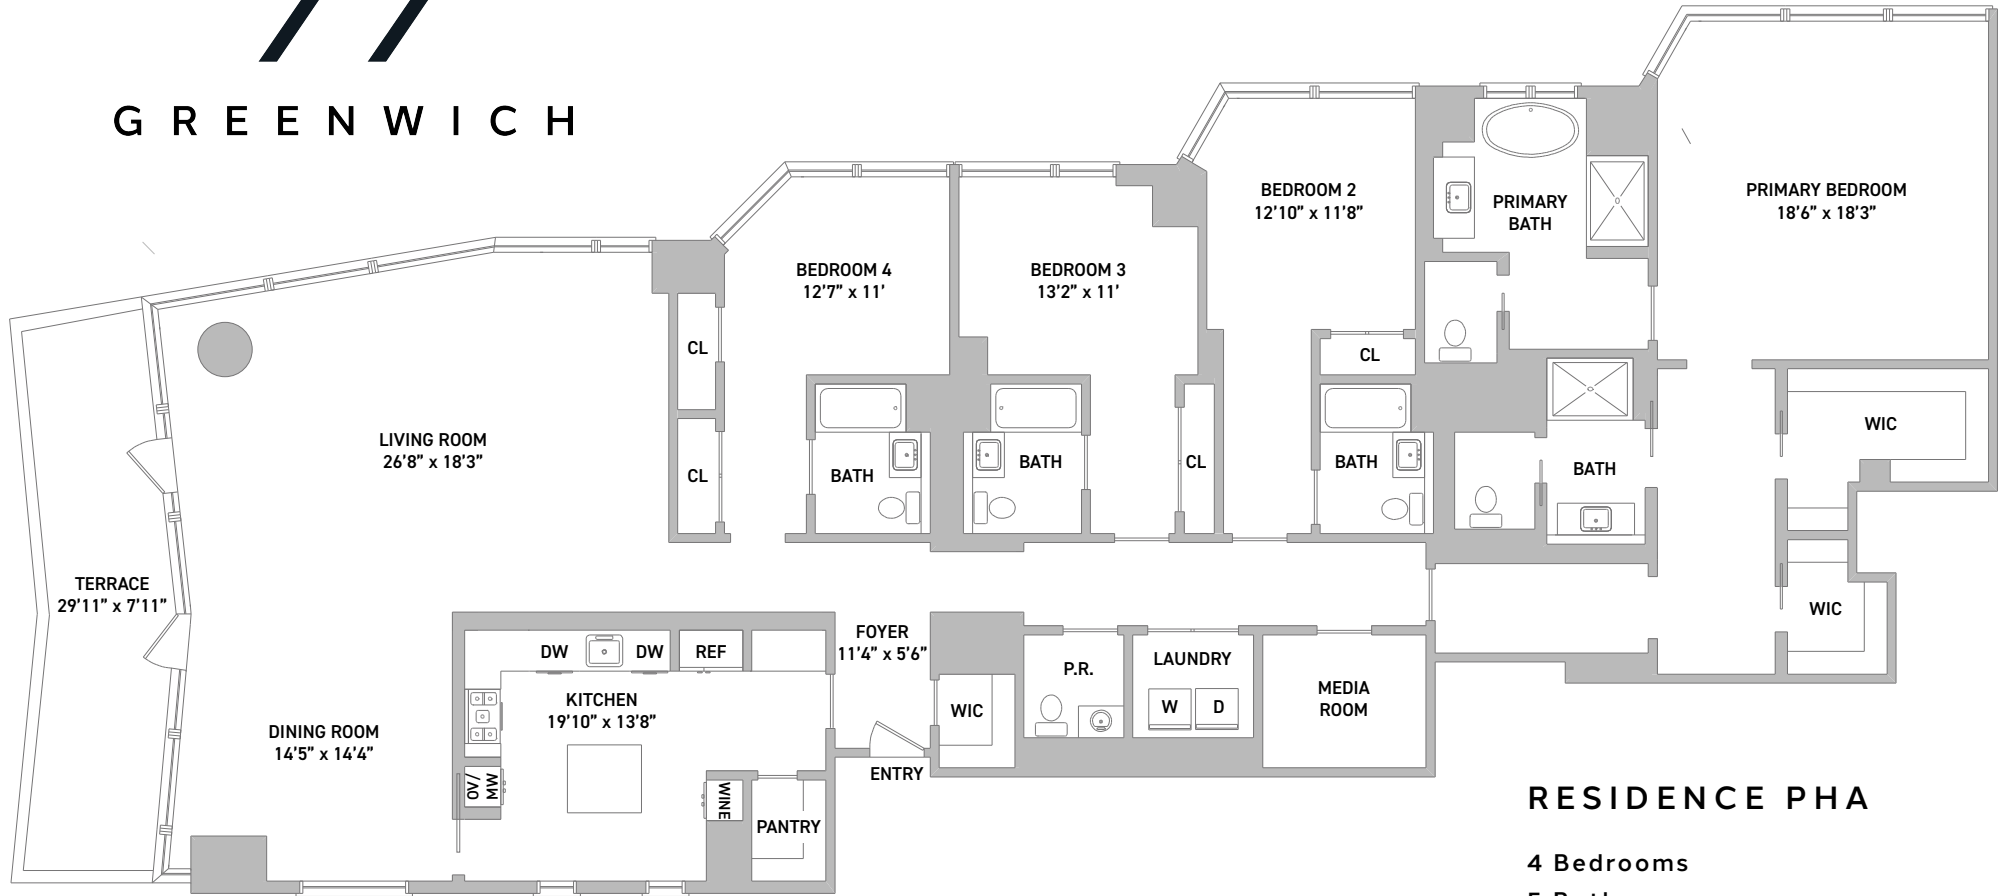

GREENWICH

RESIDENCE PHA

4 Bedrooms
5 Bathrooms
Powder Room
INTERIOR: 3,531 Sq Ft
EXTERIOR: 219 Sq Ft

77GREENWICH.COM / INFO@77GREENWICH.COM / 212.514.7700

CLOUD
 CLOUD CLUB RESIDENCES

Exclusive Sales and Marketing: Reuveni LLC, d/b/a Reuveni Development Marketing, 654 Madison Avenue, Suite 801, New York, NY 10065. (212)-362-0015 Equal Housing Opportunity. The complete offering terms are in an offering plan available from sponsor. File No. CD18-0179. All dimensions shown are approximate and subject to construction variances within reasonable tolerances. Plans and dimensions may also contain minor variations from floor to floor. Sponsor reserves the right to make changes in accordance with the offering plan. Each unit should be inspected to determine its actual dimensions, layout and physical condition prior to closing. Sponsor: TPH Greenwich Owner LLC, 9 West 57th Street, 29th Floor, New York, NY 10019.