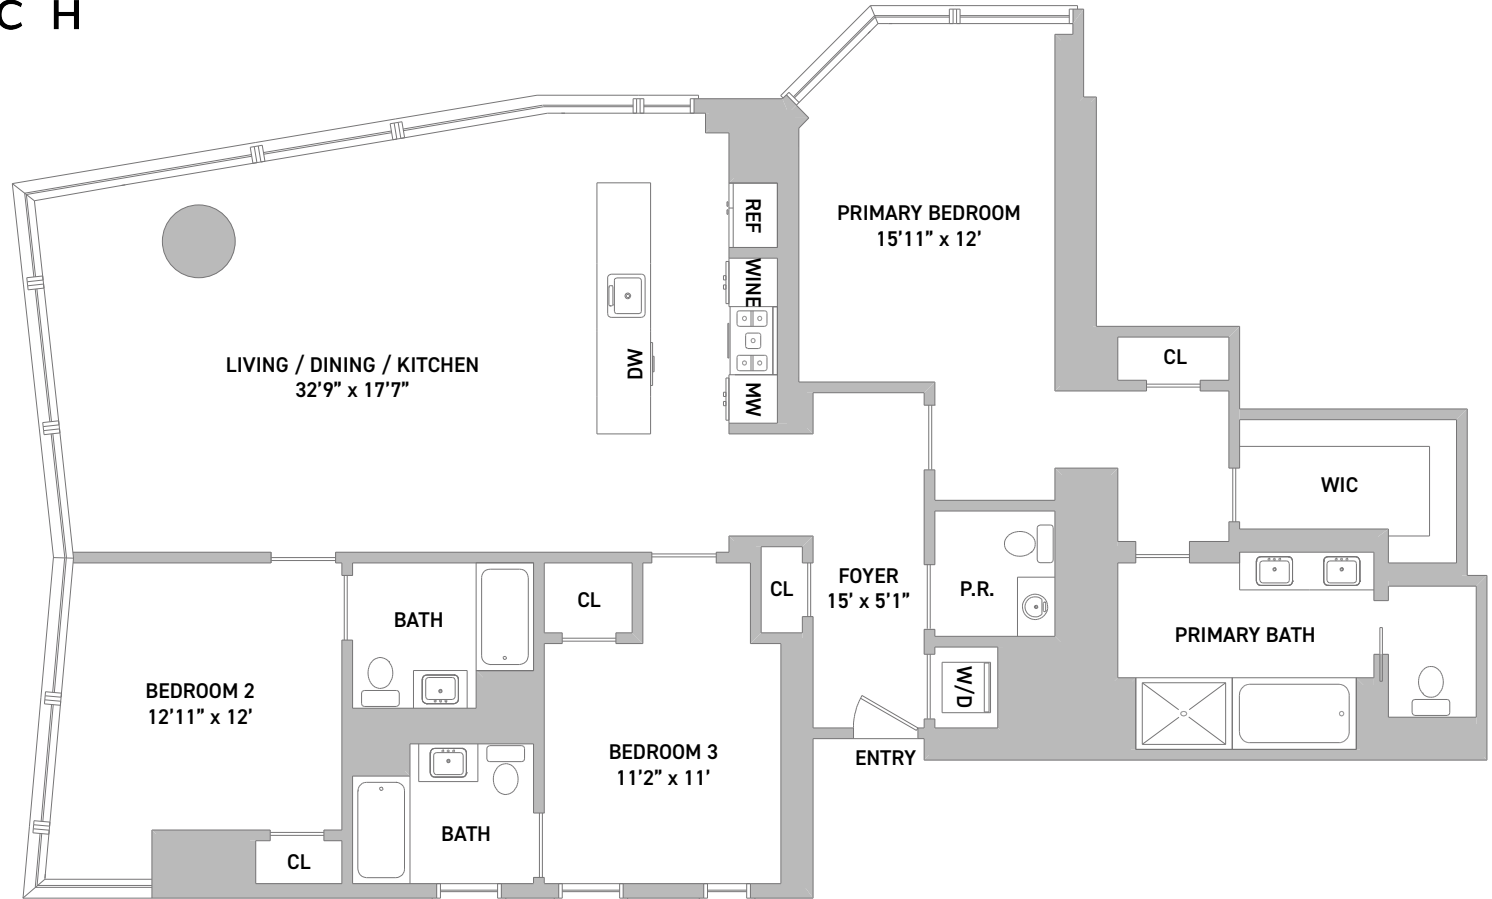

GREENWICH

RESIDENCE 28-34A

3 Bedrooms
3 Bathrooms
Powder Room
1,983 Sq Ft

77GREENWICH.COM / INFO@77GREENWICH.COM / 212.514.7700

CLUB
CLOUD CLUB RESIDENCES

Exclusive Sales and Marketing: Reuveni LLC, d/b/a Reuveni Development Marketing, 654 Madison Avenue, Suite 801, New York, NY 10065. (212)-362-0015 and Christie's International Real Estate Group LLC, 1 Rockefeller Plaza, Suite 2402, New York, NY 10020 Equal Housing Opportunity. The complete offering terms are in an offering plan available from sponsor. File No. CD18-0179. All dimensions shown are approximate and subject to construction variances within reasonable tolerances. Plans and dimensions may also contain minor variations from floor to floor. Sponsor reserves the right to make changes in accordance with the offering plan. Each unit should be inspected to determine its actual dimensions, layout and physical condition prior to closing. Sponsor: TPHGreenwich Owner LLC, 520 Madison Avenue, 30th Floor, New York, NY 10022.