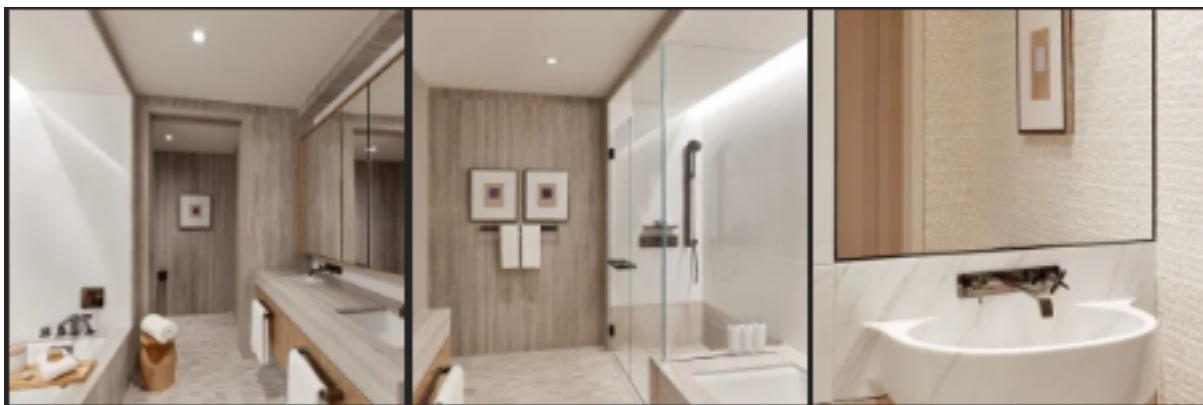

LUX EXPOSÉ

Deborah Berke, Designer Behind 432 Park Ave., Brings Her Signature Style Downtown

SEPTEMBER 30, 2019 · LUXEXPOSÉ

The acclaimed Deborah Berke Partners, the New York-based architecture and interior design practice known for the interiors at the world's tallest residential building, 432 Park Avenue, is now bringing its distinct vision to Lower Manhattan for the interiors of the firm's first downtown tower – **77 Greenwich**, a new luxury skyscraper with a design that emphasizes expert craftsmanship, natural materials and show-stopping water views. The building's sales gallery is imbued with the 'warm minimalism' that will be carried through to the building itself, and showcases what these upscale homes will look like.

Image Credit: Tim Williams Photography

Located at 77 Greenwich Street in the heart of Manhattan's "New Downtown", **77 Greenwich** is a 42-story tower with architecture by FXCollaborative that soars above New York Harbor and Battery Park. Topping out at 500 feet, the elegant building features a pleated glass curtain wall façade that provides sprawling water views from each of the 90 residences—which begin on the 15th floor located nearly 150 feet above street level. With white oak flooring throughout and ceiling heights in excess of 10 feet, the residences boast floor-to-ceiling windows that provide unobstructed water and skyline views from the expanse of pleated crystalline glass.

The firm's vision for the residences is exacting but warm, with a modern design that elevates the rituals of daily life. Filled with natural light, each of the custom Deborah Berke Partners-designed Poliform kitchens features state-of-the-art appliances from Miele, Sub-Zero and Wolf, along with honed Blue de Savoie marble countertops and backsplashes.